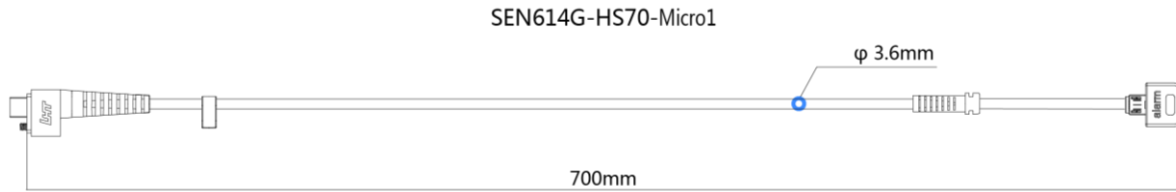

◆ Charging Cable

Grey steel charging cable with Lightning connector  
SEN614G-HS50-Lightning

Grey steel charging cable with TypeC connector  
SEN614G-HS70-TypeC

Grey steel charging cable with Micro connector  
SEN614G-HS70-Micro0

◆ Charging Cable

Grey steel charging cable with Micro connector  
(Opposite)

SEN614G-HS70-Micro1

Grey steel charging cable with Lightning connector

SEN614G-HS70-Lightning

White coiled charging cable with TypeC connector