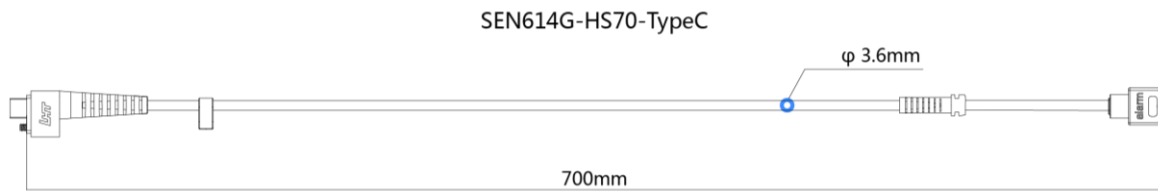

### ◆ Holder

Holder  
MAX150

◆ Charging Cable

Grey steel charging cable with TypeC connector  
SEN614G-HS50-TypeC

Grey steel charging cable with Micro connector  
SEN614G-HS50-Micro0

Grey steel charging cable with Micro connector (Opposite)  
SEN614G-HS50-Micro1

◆ Charging Cable

Grey steel charging cable with Lightning connector  
SEN614G-HS50-Lightning

Grey steel charging cable with TypeC connector  
SEN614G-HS70-TypeC

Grey steel charging cable with Micro connector  
SEN614G-HS70-Micro0