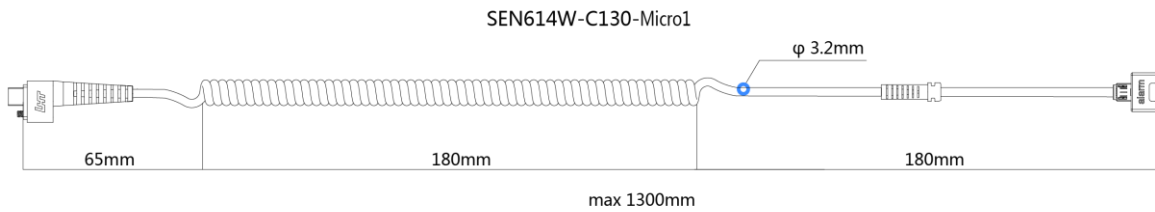

◆ Charging Cable

Grey steel charging cable with Micro connector  
(Opposite)

SEN614G-HS70-Micro1

Grey steel charging cable with Lightning connector

SEN614G-HS70-Lightning

White coiled charging cable with TypeC connector

SEN614W-C130-TypeC

◆ Charging Cable

White coiled charging cable with Micro connector  
SEN614W-C130-Micro0

White coiled charging cable with Micro connector(Opposite)  
SEN614W-C130-Micro1

White coiled charging cable with Lightning connector  
SEN614W-C130-Lightning