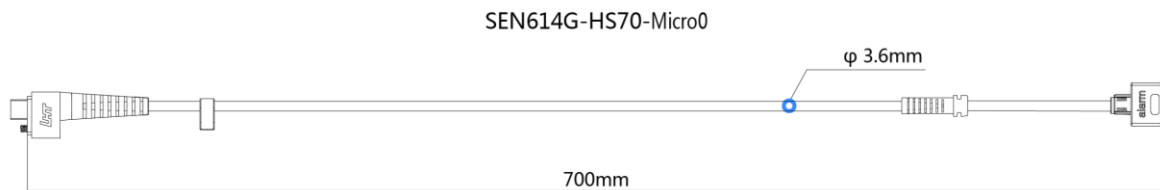

### ◆ Holder

Holder  
MAX150

◆ Charging Cable

Grey steel charging cable with TypeC connector  
SEN614G-HS50-TypeC

Grey steel charging cable with Micro connector  
SEN614G-HS50-Micro0

Grey steel charging cable with Micro connector (Opposite)  
SEN614G-HS50-Micro1

◆ Charging Cable

Grey steel charging cable with Lightning connector  
SEN614G-HS50-Lightning

Grey steel charging cable with TypeC connector  
SEN614G-HS70-TypeC

Grey steel charging cable with Micro connector  
SEN614G-HS70-Micro0