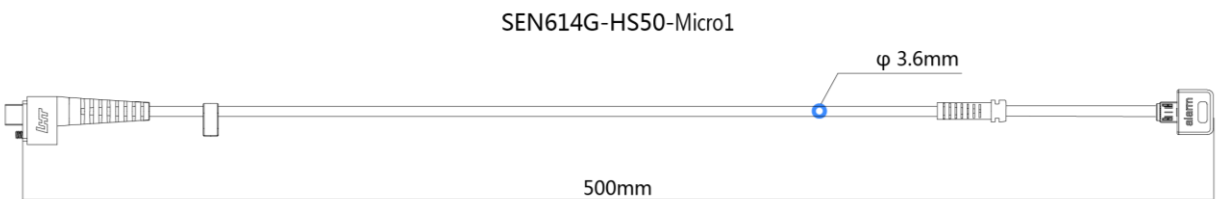

### ◆ Holder

Holder  
MAX150

◆ Charging Cable

Grey steel charging cable with TypeC connector  
SEN614G-HS50-TypeC

Grey steel charging cable with Micro connector  
SEN614G-HS50-Micro0

Grey steel charging cable with Micro connector (Opposite)  
SEN614G-HS50-Micro1

◆ Charging Cable

Grey steel charging cable with Lightning connector  
SEN614G-HS50-Lightning

Grey steel charging cable with TypeC connector  
SEN614G-HS70-TypeC

Grey steel charging cable with Micro connector  
SEN614G-HS70-Micro0