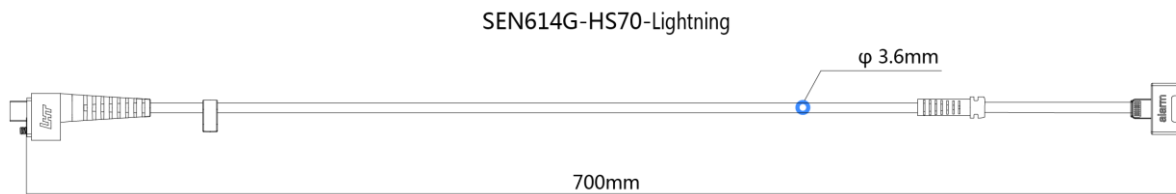

### ◆ Holder

Holder  
MAX150

◆ Charging Cable

Grey steel charging cable with TypeC connector  
SEN614G-HS50-TypeC

Grey steel charging cable with Micro connector  
SEN614G-HS50-Micro0

Grey steel charging cable with Micro connector (Opposite)  
SEN614G-HS50-Micro1

◆ Charging Cable

Grey steel charging cable with Lightning connector  
SEN614G-HS50-Lightning

Grey steel charging cable with TypeC connector  
SEN614G-HS70-TypeC

Grey steel charging cable with Micro connector  
SEN614G-HS70-Micro0

◆ Charging Cable

Grey steel charging cable with Micro connector  
(Opposite)

SEN614G-HS70-Micro1

Grey steel charging cable with Lightning connector

SEN614G-HS70-Lightning

White coiled charging cable with TypeC connector