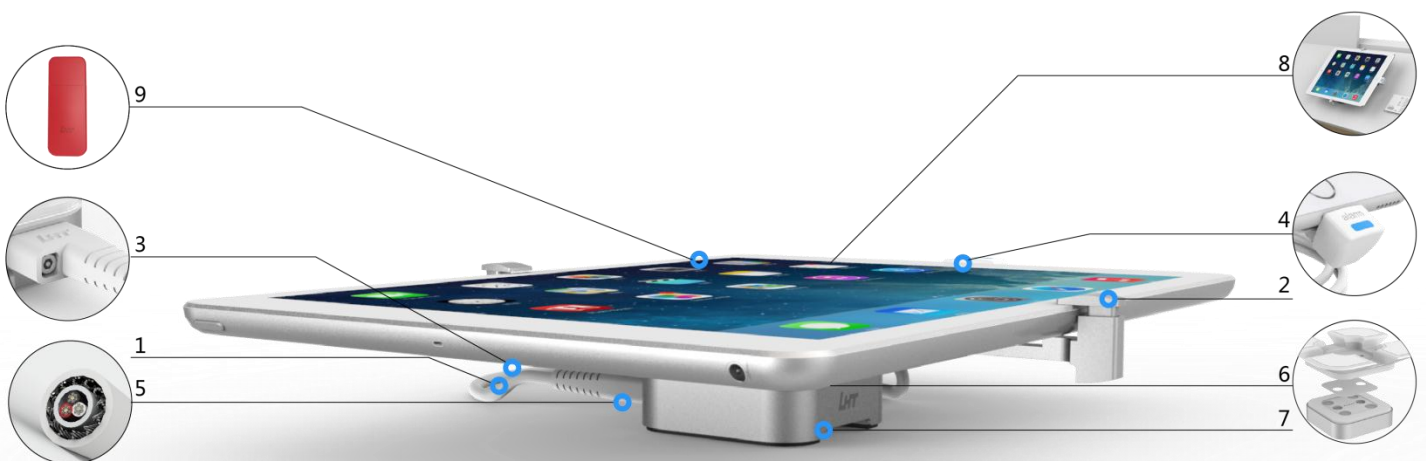

## High Security for Tablets

MAX\_V2 High security for tablets contains one flat and one angled security display stand for tablets which suits both horizontal and inclined counter. Tablets solution of MAX\_V2 series not only supports screw mounting but also can work with ProKEY to generate one unique code.

## Features and Benefits

1. Alarm on charging port, alarm on power supply cable
2. Adjustable brackets secure most tablets
3. Lockable connector avoids accidental disconnection
4. Visible LED indicator, "blue" is "on-guard"
5. High quality cut-resistant steel cable offers safer purchase environment
6. Magnetic positioning orients merchandise correctly all the time
7. All-metal surface provides better hands and visual experience
8. Thin and flat display stand suits wall-mounting and inclined counter perfectly
9. Able to work with ProKEY to generate one unique code

### Features and Benefits

1. Alarm on charging port, alarm on power supply cable
2. Adjustable brackets secure most tablets
3. Lockable connector avoids accidental disconnection
4. Visible LED indicator, "blue" is "on-guard"
5. High quality cut-resistant steel cable offers safer purchase environment
6. Magnetic positioning orients merchandise correctly all the time
7. All-metal surface provides better hands and visual experience
8. 22.5° angled display stand suits flat counter perfectly
9. Able to work with ProKEY to generate one unique code