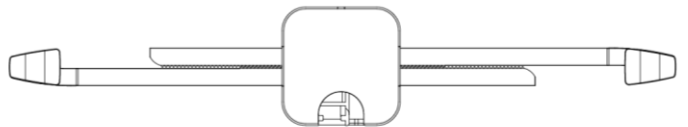

Application Display

Specifications

◆ Security Display Stand

Horizontal tablet security display stand  
MAX710\_V2

22.5 ° Angled tablet security display stand  
MAX715\_V2

◆ Brackets

min 88mm max 155mm

Dockable two-arm tablet bracket  
MAX122-H2