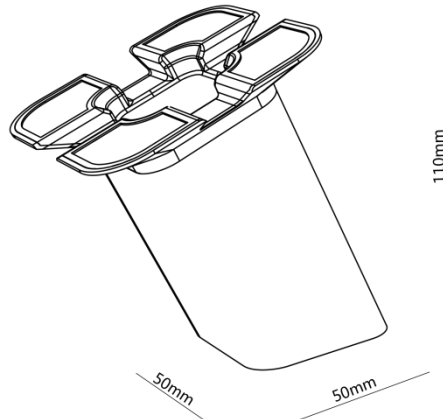

Application Display

Specifications

◆ Security Display Stand

Horizontal tablet security display stand  
MAX710\_V2

22.5 ° Angled tablet security display stand  
MAX715\_V2

◆ Brackets

min 88mm max 155mm

Dockable two-arm tablet bracket  
MAX122-H2