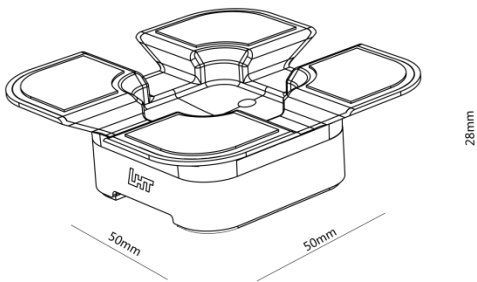

Application Display

Specifications

◆ Security Display Stand

Horizontal tablet security display stand  
MAX710\_V2

22.5 ° Angled tablet security display stand  
MAX715\_V2

◆ Brackets

min 88mm max 155mm

Dockable two-arm tablet bracket  
MAX122-H2