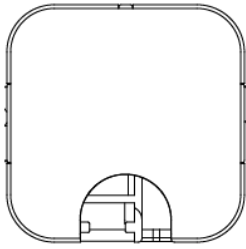

Specifications

◆ Holder

Holder
MAX150