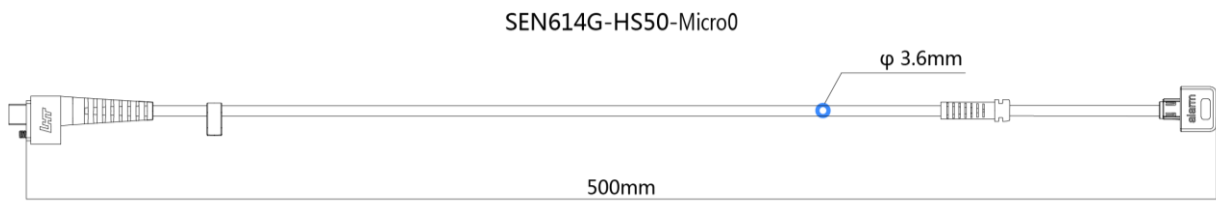

### ◆ Holder

Holder  
MAX150

◆ Charging Cable

Grey steel charging cable with TypeC connector  
SEN614G-HS50-TypeC

Grey steel charging cable with Micro connector  
SEN614G-HS50-Micro0

Grey steel charging cable with Micro connector (Opposite)  
SEN614G-HS50-Micro1

◆ Charging Cable

Grey steel charging cable with Lightning connector  
SEN614G-HS50-Lightning

Grey steel charging cable with TypeC connector  
SEN614G-HS70-TypeC

Grey steel charging cable with Micro connector  
SEN614G-HS70-Micro0