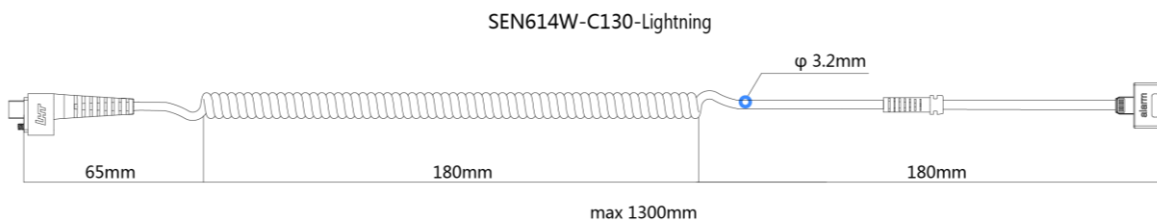

SEN614W-C130-TypeC

◆ Charging Cable

White coiled charging cable with Micro connector  
SEN614W-C130-Micro0

White coiled charging cable with Micro connector(Opposite)  
SEN614W-C130-Micro1

White coiled charging cable with Lightning connector  
SEN614W-C130-Lightning