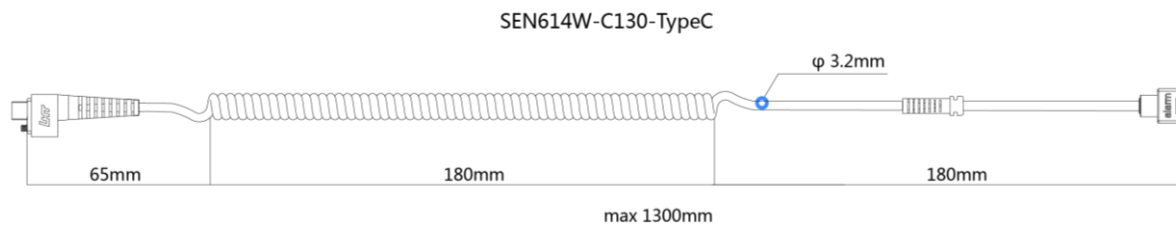

◆ Charging Cable

Grey steel charging cable with Micro connector  
(Opposite)

SEN614G-HS70-Micro1

Grey steel charging cable with Lightning connector

SEN614G-HS70-Lightning

White coiled charging cable with TypeC connector