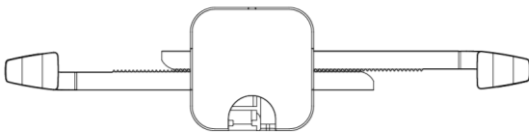

Application Display

Specifications

◆ Security Display Stand

Horizontal tablet security display stand  
MAX710\_V2

22.5 ° Angled tablet security display stand  
MAX715\_V2

◆ Brackets

min 88mm max 155mm

Dockable two-arm tablet bracket  
MAX122-H2