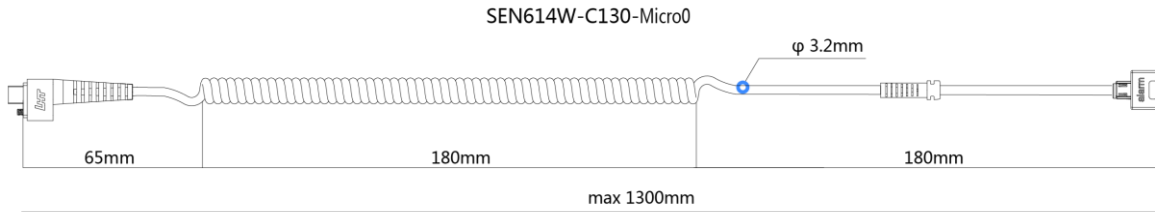

◆ Charging Cable

White coiled charging cable with Micro connector
SEN614W-C130-Micro0